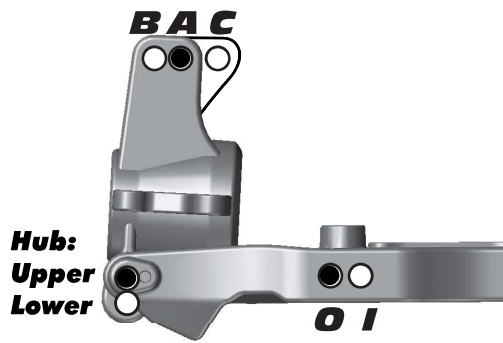

Front Suspension

Anti Roll Bar:

2.2mm Green
 2.3mm White
 2.4mm Blue
 2.5mm Yellow

Steering System:

Swing Rack
 Bellcrank Rack

 back
 mid
 front

Bumpsteer Washers: 3
Camber: -2°
Caster: 16°
Toe: 1°

Ride Height: 26mm
Upper Hinge Pin Bushing
Front # 1
 Up Down
Rear # 2
 Up Down
B-Plate Type

 Low Original
Kickup Bushing A-Plate
2
 Up Down

Rear Suspension

RESET
Anti Roll Bar:

2.5mm Green
 2.6mm White
 2.7mm Blue
 2.8mm Yellow

Wheelbase:

Long
 Medium
 Short

Camber: -3°

Ride Height: 28mm
Toe Bushing D-Plate
1
 In Out
Squat Bushing C-Plate
2
 Up Down

Front Shocks

Spring: Bleu **Shock Cap:** Stock
Shock Fluid: 45wt **Length:** 100mm
Piston: 8 x 1.3mm **Rebound:** 25%

Rear Shocks

Spring: Bleu **Shock Cap:** Stock
Shock Fluid: 40wt **Length:** 115mm
Piston: 8 x 1.3mm **Rebound:** 25%

Gearing / Clutch

Spur Gear: 44t
Clutch Bell: 16t
Clutch Shoes: Associated
Clutch Spring: 1.0mm

Engine

Engine: Picco Boost .21 5TR Team Spec
Restrictor: 7mm **Temp:** 220°F
Muffler: Picco EFRA 2046
Glow Plug: Picco Dedium **Fuel:** VP 30%