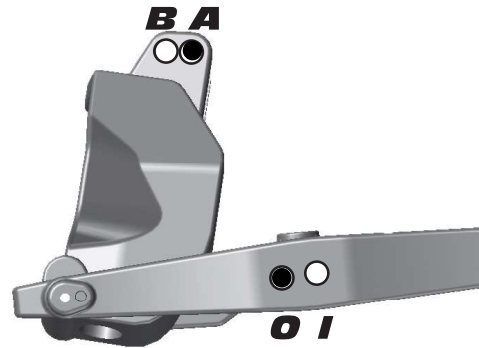

Front Suspension

Anti Roll Bar:

2.2mm Green
 2.3mm White
 2.4mm Blue
 2.5mm Yellow

Steering System:

Swing Rack
 Bellcrank Rack

 back
 mid
 front

Bumpsteer Washers: 3
Camber: -2°
Caster: 16°
Toe: 1°

Ride Height: 26mm
Upper Hinge Pin Bushing
Front # 1
 Up Down
Rear # 2
 Up Down
B-Plate Type

 Low Original
Kickup Bushing A-Plate
2
 Up Down

Rear Suspension

RESET
Anti Roll Bar:

2.5mm Green
 2.6mm White
 2.7mm Blue
 2.8mm Yellow

Wheelbase:

Long
 Medium
 Short

Camber: -3°

Ride Height: 28mm
Toe Bushing D-Plate
1
 In Out
Squat Bushing C-Plate
2
 Up Down

Front Shocks

Spring: Bleu **Shock Cap:** Stock
Shock Fluid: 45wt **Length:** 100mm
Piston: 8 x 1.3mm **Rebound:** 25%

Rear Shocks

Spring: Bleu **Shock Cap:** Stock
Shock Fluid: 40wt **Length:** 115mm
Piston: 8 x 1.3mm **Rebound:** 25%

Rear Hubs

Rear Hubs:
Standard
CNC FT Alum.

Differentials

Front Diff: 5000
Center Diff: 5000
Rear Diff: 3000
Notes: _____

Body / Wing

Body Type: Pro-Line Bulldog
Wing Type: JConcepts High Down Force
Gap to Tower (MM): 23.5mm